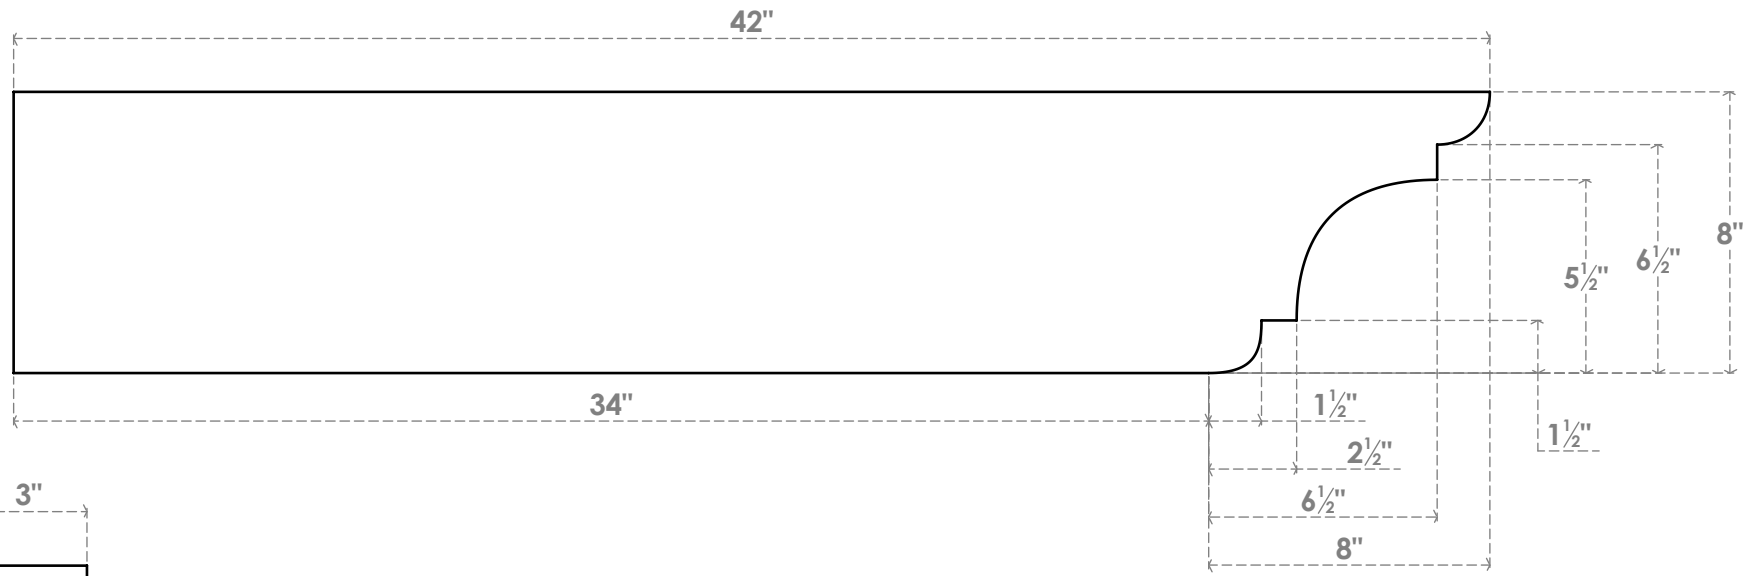

RFTP03X08X42NEB

3"W X 8"H X 42"L NEW BRIGHTON ARCHITECTURAL GRADE PVC RAFTER TAIL

SIDE PROFILE

FRONT PROFILE

ISOMETRIC

EKENA MILLWORK
 2300 WEST MAIN ST.
 CLARKSVILLE, TX 75426
 TOLL FREE: 866-607-0453
 WWW.EKENAMILLWORK.COM