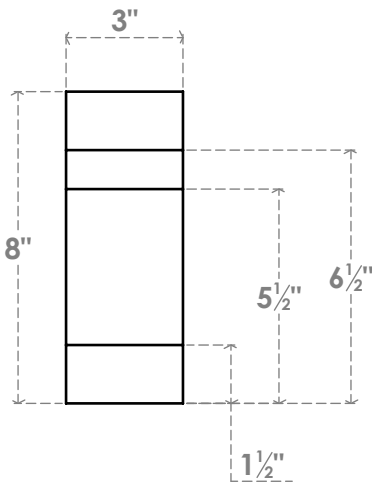

RFTP03X08X42NEB

3"W X 8"H X 42"L NEW BRIGHTON ARCHITECTURAL GRADE PVC RAFTER TAIL

SIDE PROFILE

FRONT PROFILE

ISOMETRIC

EKENA MILLWORK
 2300 WEST MAIN ST.
 CLARKSVILLE, TX 75426
 TOLL FREE: 866-607-0453
 WWW.EKENAMILLWORK.COM

NOTES

1. INSTALLATION TO BE COMPLETED IN ACCORDANCE WITH MANUFACTURER'S SPECIFICATIONS.
2. DRAWING MAY NOT BE TO SCALE
3. THIS DRAWING IS INTENDED FOR DESIGN AND PLANNING PURPOSES ONLY.
4. ALL INFORMATION CONTAINED HEREIN WAS CURRENT AT THE TIME OF DEVELOPMENT BUT MUST BE REVIEWED AND APPROVED BY THE PRODUCT MANUFACTURER TO BE CONSIDERED ACCURATE.
5. ARCHITECTURAL GRADE PVC PRODUCTS ARE MADE FROM EXPANDED CELLULAR PVC AND COME NATURALLY WHITE BUT MAY BE PAINTED